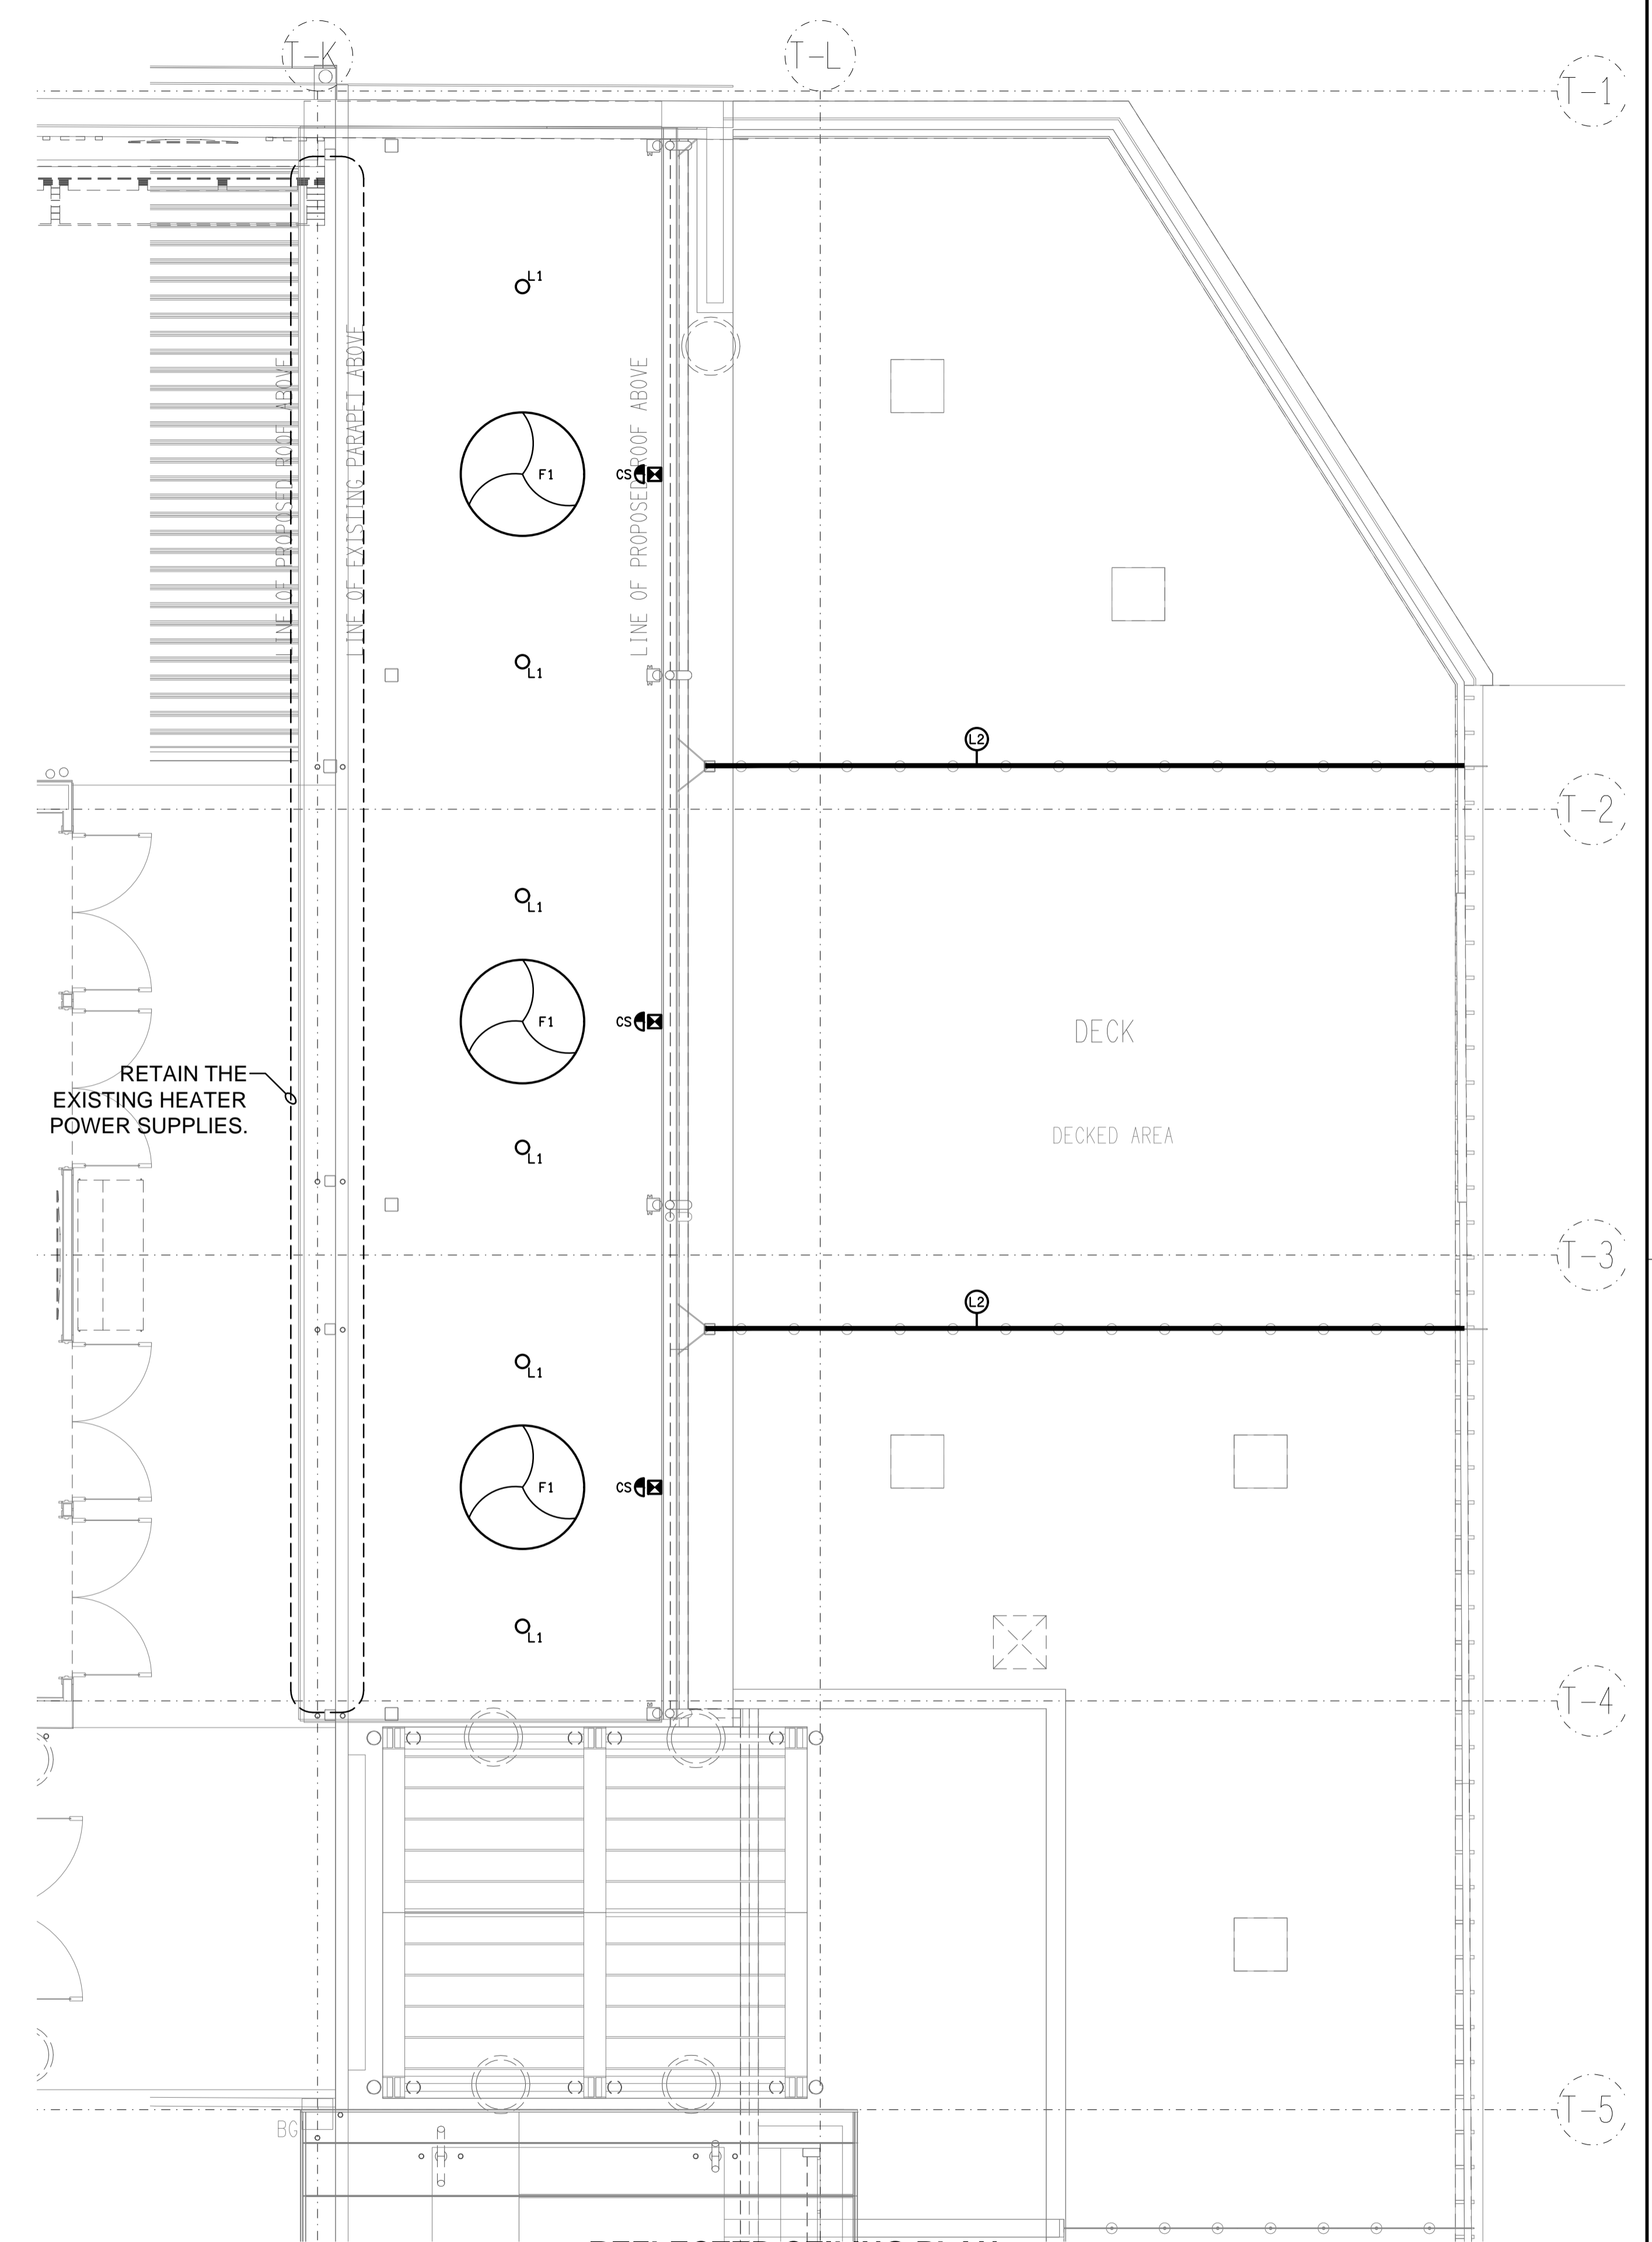

REFLECTED CEILING PLAN
BEER GARDEN REFURBISHMENT
SCALE 1:50

ELECTRICAL DESIGN GROUP BRISBANE
PTY LTD
ACN 092 710 793
TRADING AS:
ELECTRICAL DESIGN GROUP

THE COPYRIGHT OF THIS DRAWING
REMAINS THE PROPERTY OF THE
ELECTRICAL DESIGN GROUP.
USE FIGURED DIMENSIONS
IN PREFERENCE TO SCALE.
ALL DIMENSIONS TO BE
VERIFIED ONSITE.

ELECTRICAL DESIGN GROUP
ELECTRICAL BUILDING SERVICES CONSULTANTS
BRISBANE GOLD COAST

PROJECT:
THE FOREST HOTEL - BEER GARDEN
5 FRENCHS FOREST ROAD EAST, FRENCHS FOREST NSW

A	PRELIMINARY	20/12/2023
REV:	DESCRIPTION:	DATE:
DRAWING: ELECTRICAL SERVICES REFLECTED CEILING PLAN		
SCALE: 1:50 & 1:250	AT A1	PROJECT NO: C3178a
		DRAWING NO: E02
		REVISION: A