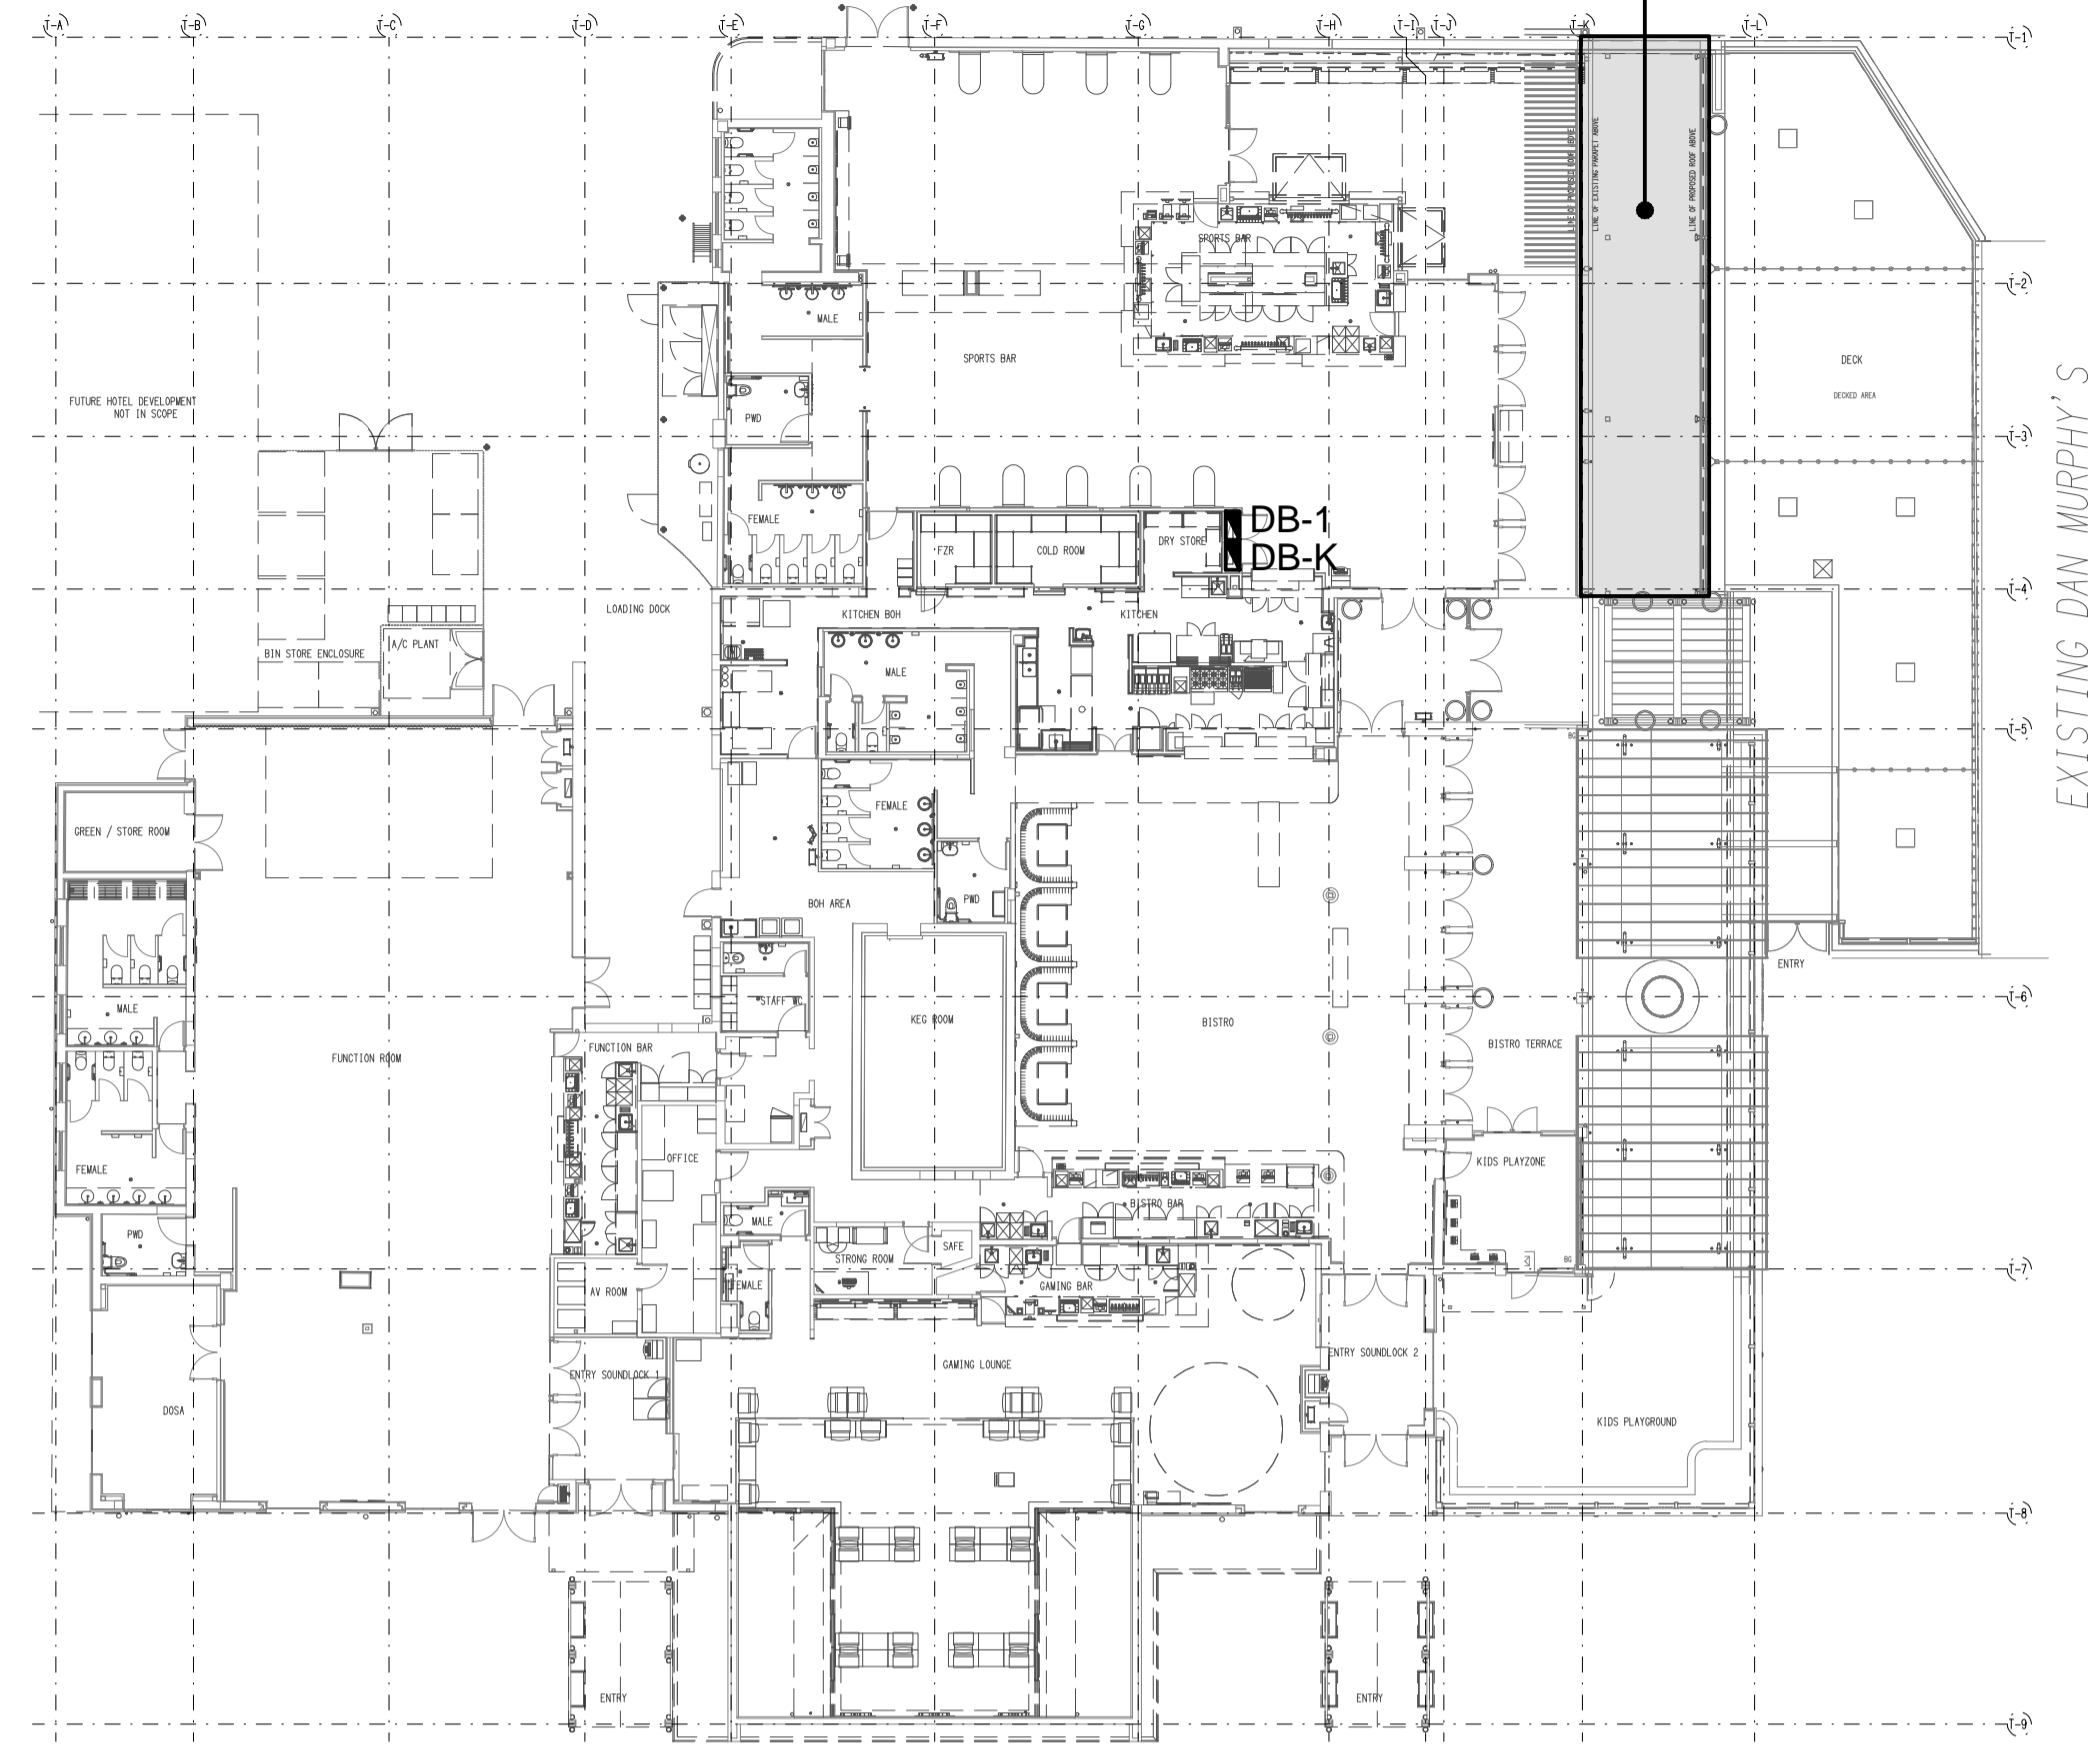

**BEER GARDEN
REFURBISHMENT**

SITE PLAN
BEER GARDEN REFURBISHMENT
SCALE 1:250